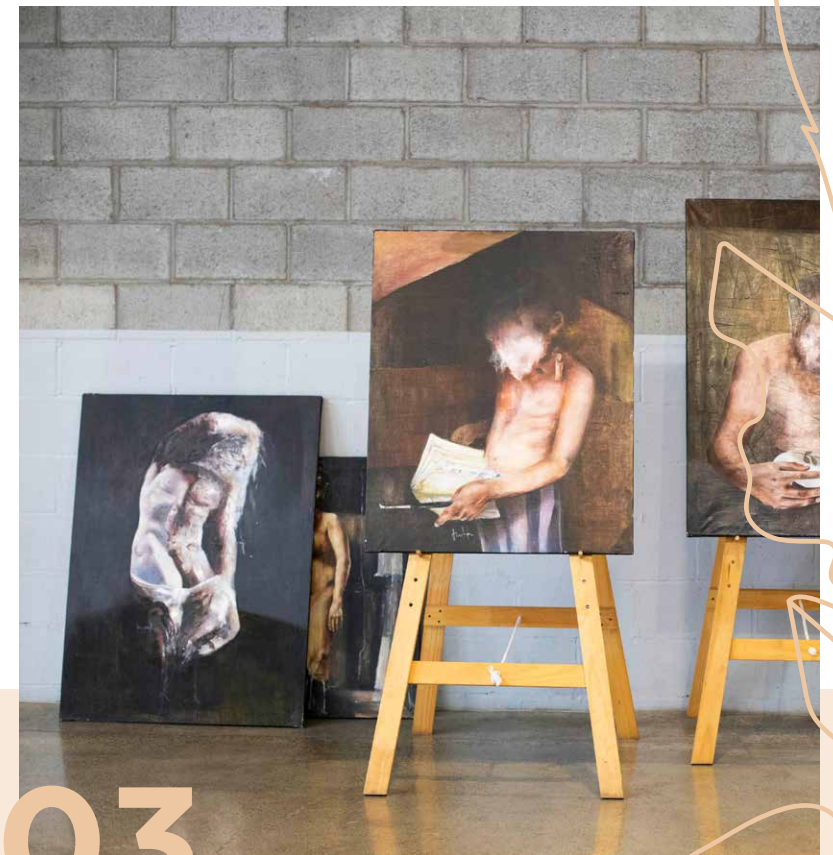

THE JOINERY

A SPACE TO CREATE + CONNECT + CELEBRATE

WHO WE ARE

The Joinery is a dynamic creative space and event venue located in the heart of Brisbane's vibrant West End. Architecturally designed with a striking lattice façade and warehouse-style interior perfectly paired with contemporary features, The Joinery is a blank canvas primed for the most inspired makers, shapers and creators.

The fully serviced space accommodates a broad range of creative and commercial purposes, including photo shoots, filming, rehearsals, castings, pop-ups, markets, sales, launches, workshops, conferences and fitness classes. Book your date to create!

WHAT WE OFFER

- Flexible hire terms and competitive rates
- 285m² of uninterrupted floor space plus divisible break-out area, green room and bar
- On-site catering and service staff
- Lofty 10-metre high ceilings with rigging capabilities
- Abundant natural light plus screening options
- Studio equipment and furniture packages available
- Fully air conditioned and access to all amenities
- Built-in speaker system and wireless microphone
- Easy ground-floor access for efficient bump-in/out

01

COMMERCIAL + CREATIVE

photo shoots • filming • auditions

02

RETAIL + FASHION

sales • trunk shows • parades

03

ART + THEATRE