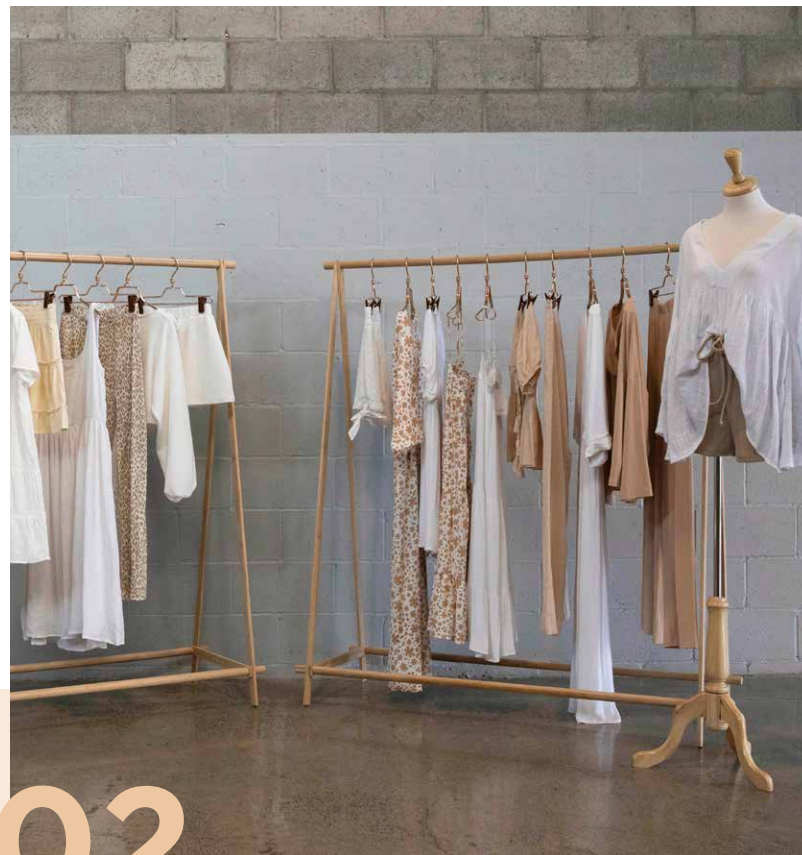

02

RETAIL + FASHION

sales • trunk shows • parades